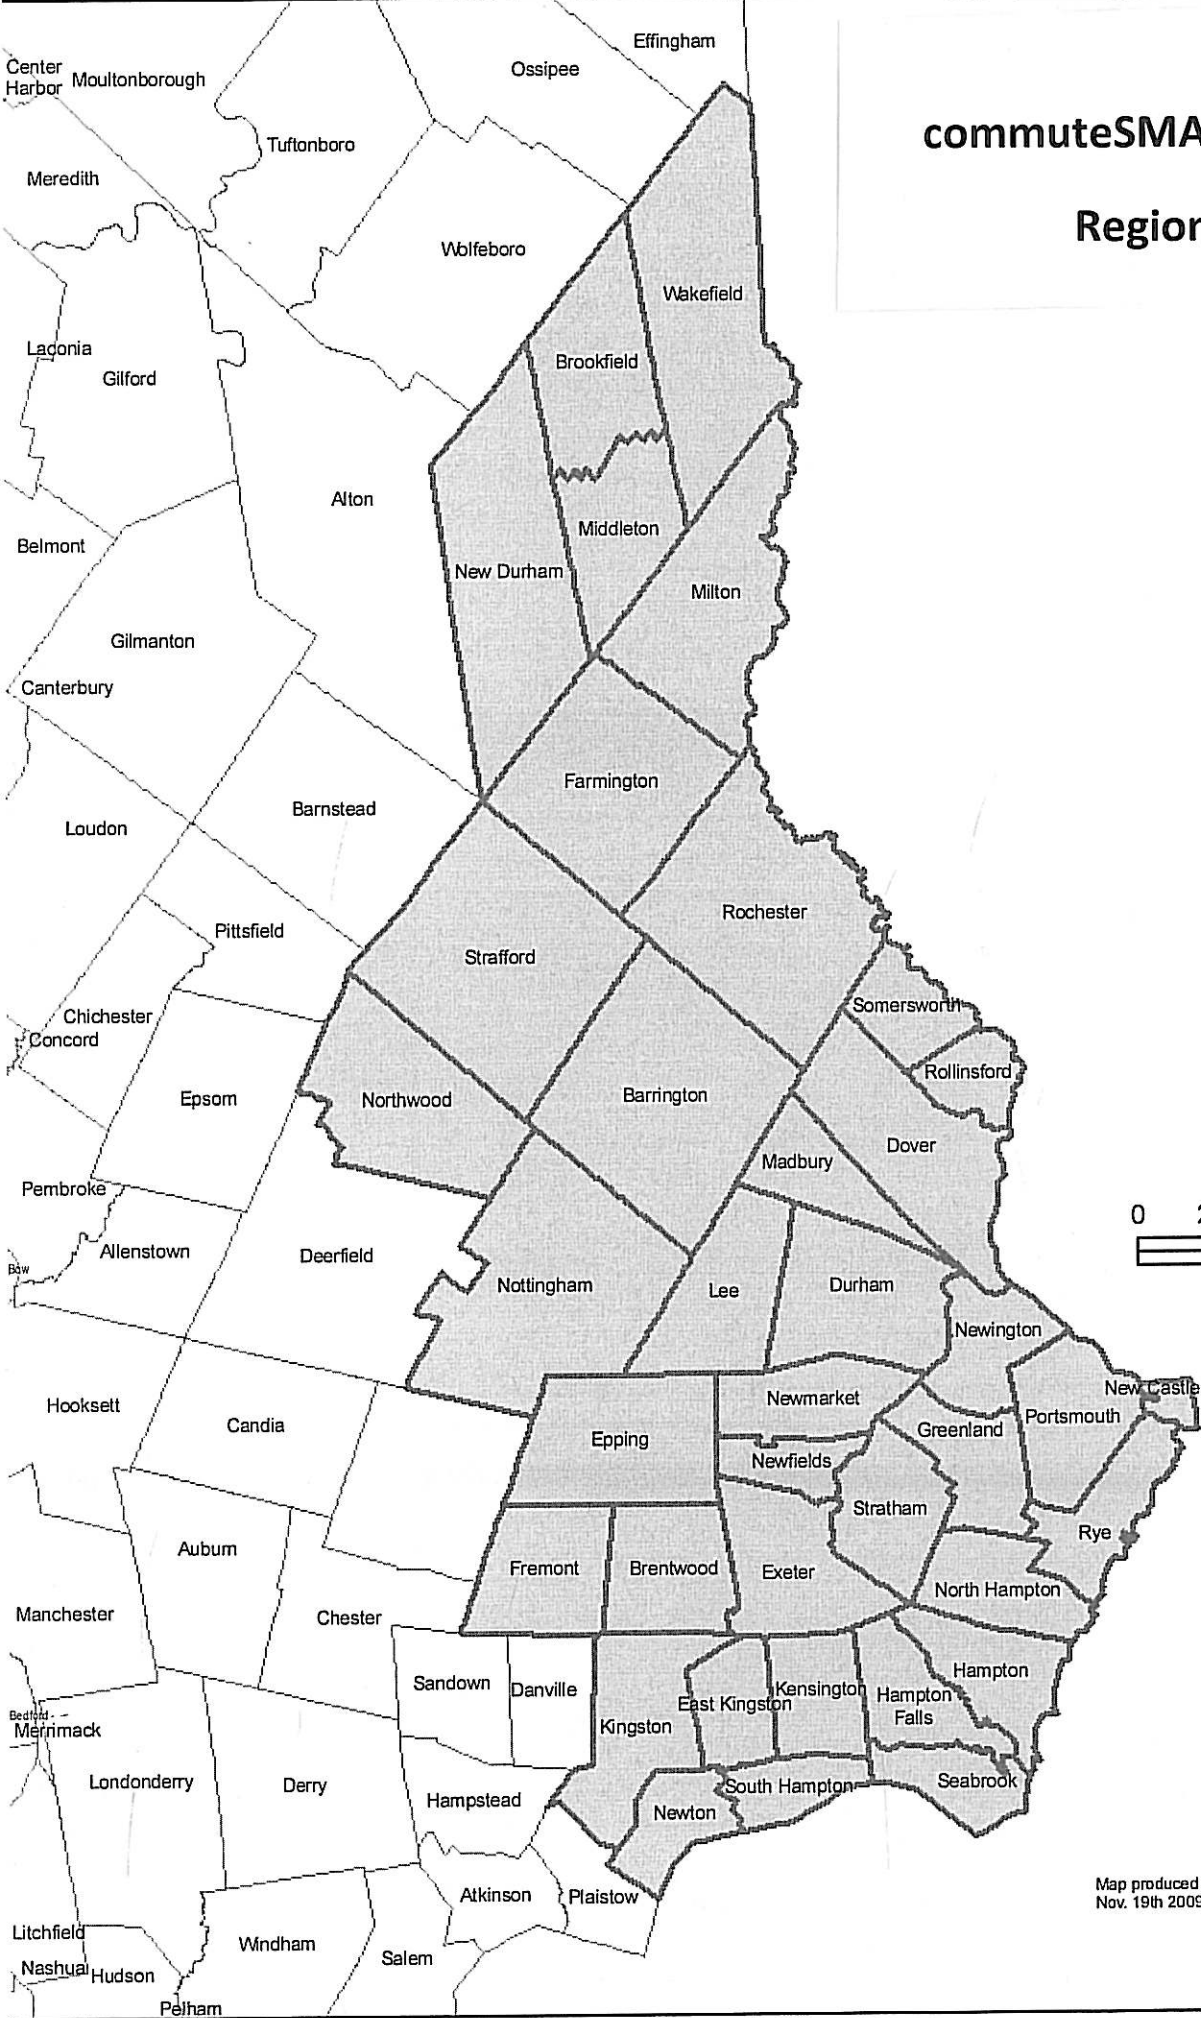

commuteSMARTseacoast Region

Map produced by the Strafford Regional Planning Commission.
Nov. 19th 2009. DC