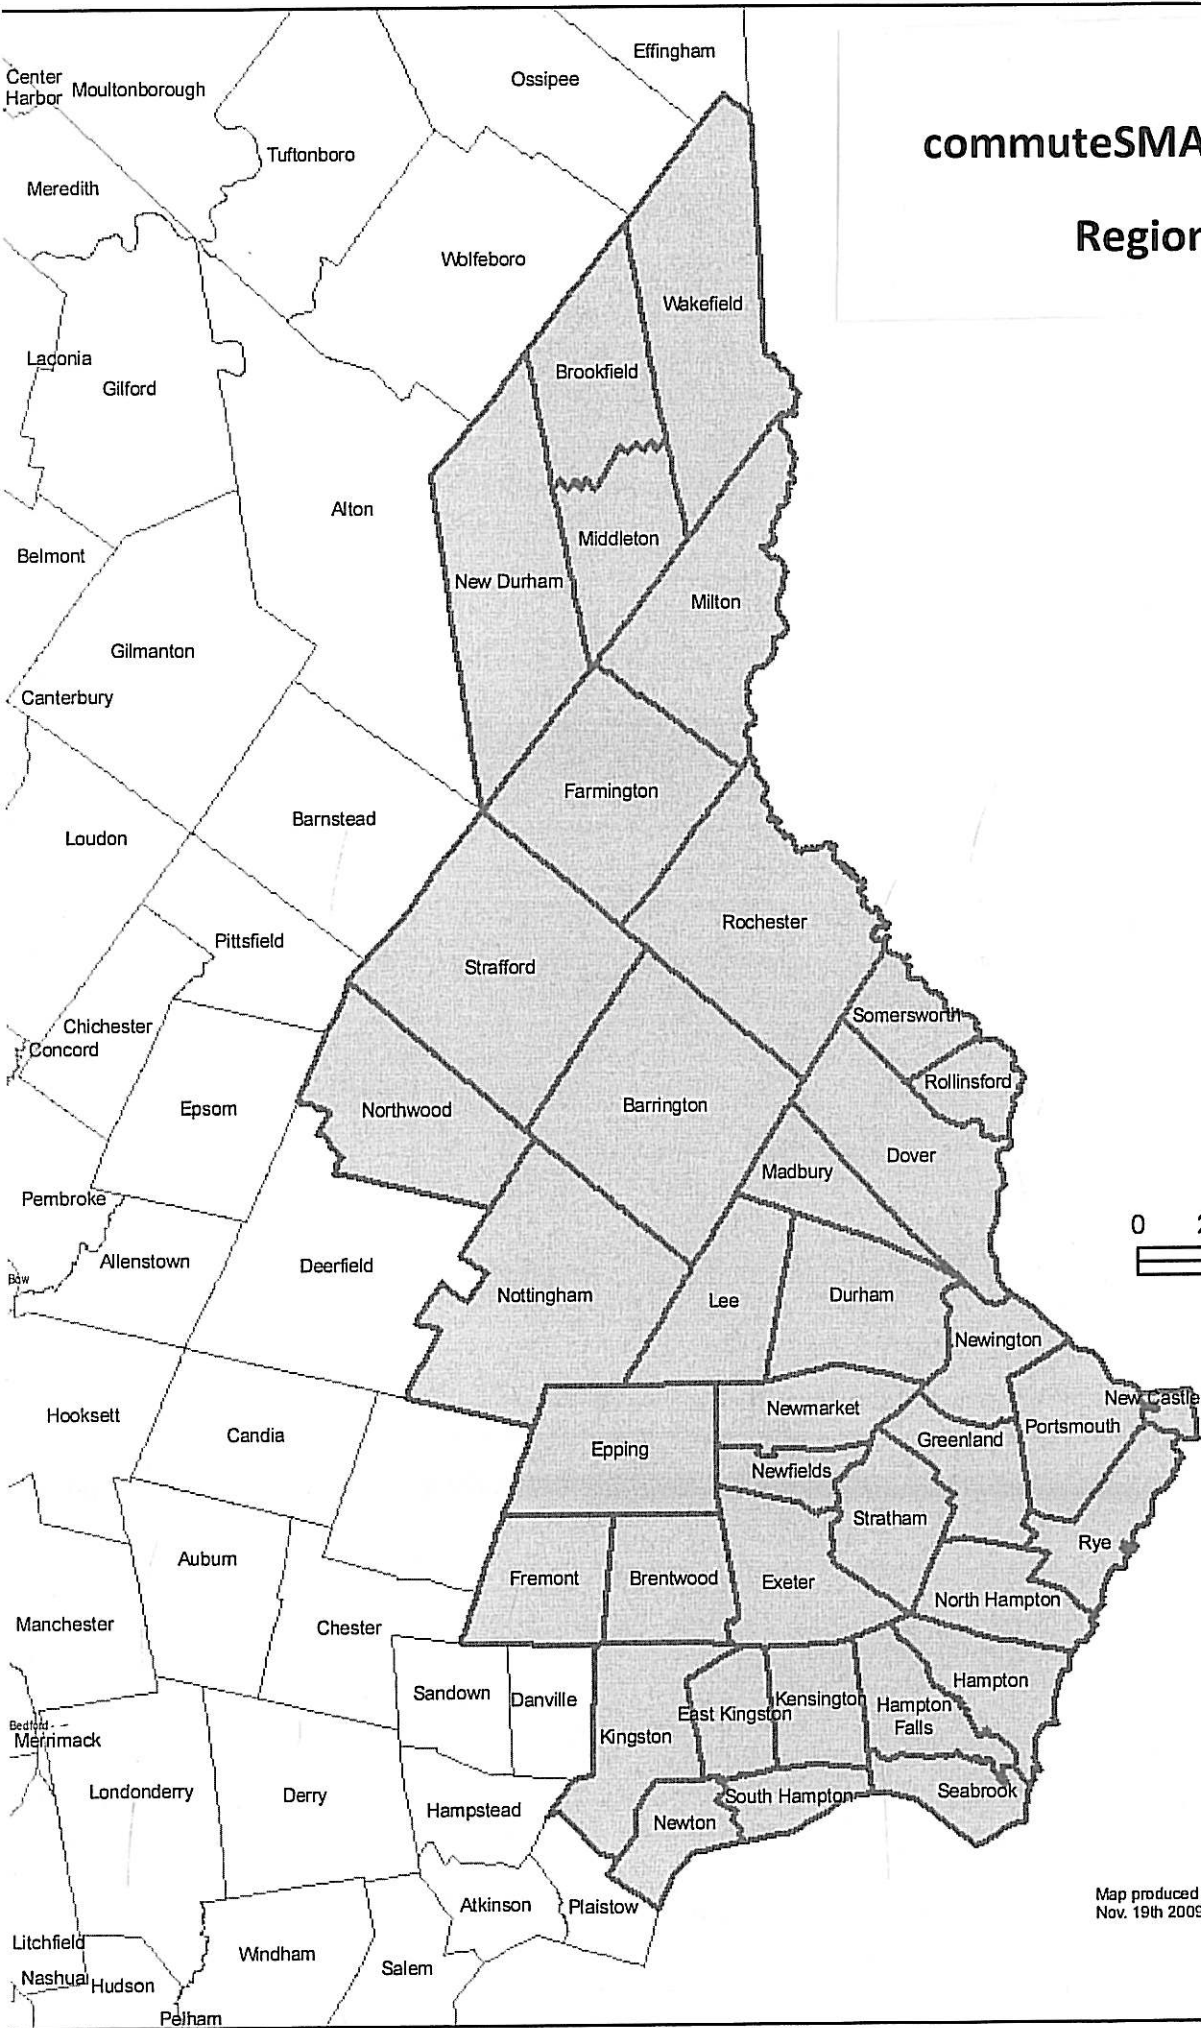

commuteSMARTseacoast Region

Map produced by the Strafford Regional Planning Commission.
Nov. 19th 2009. DC